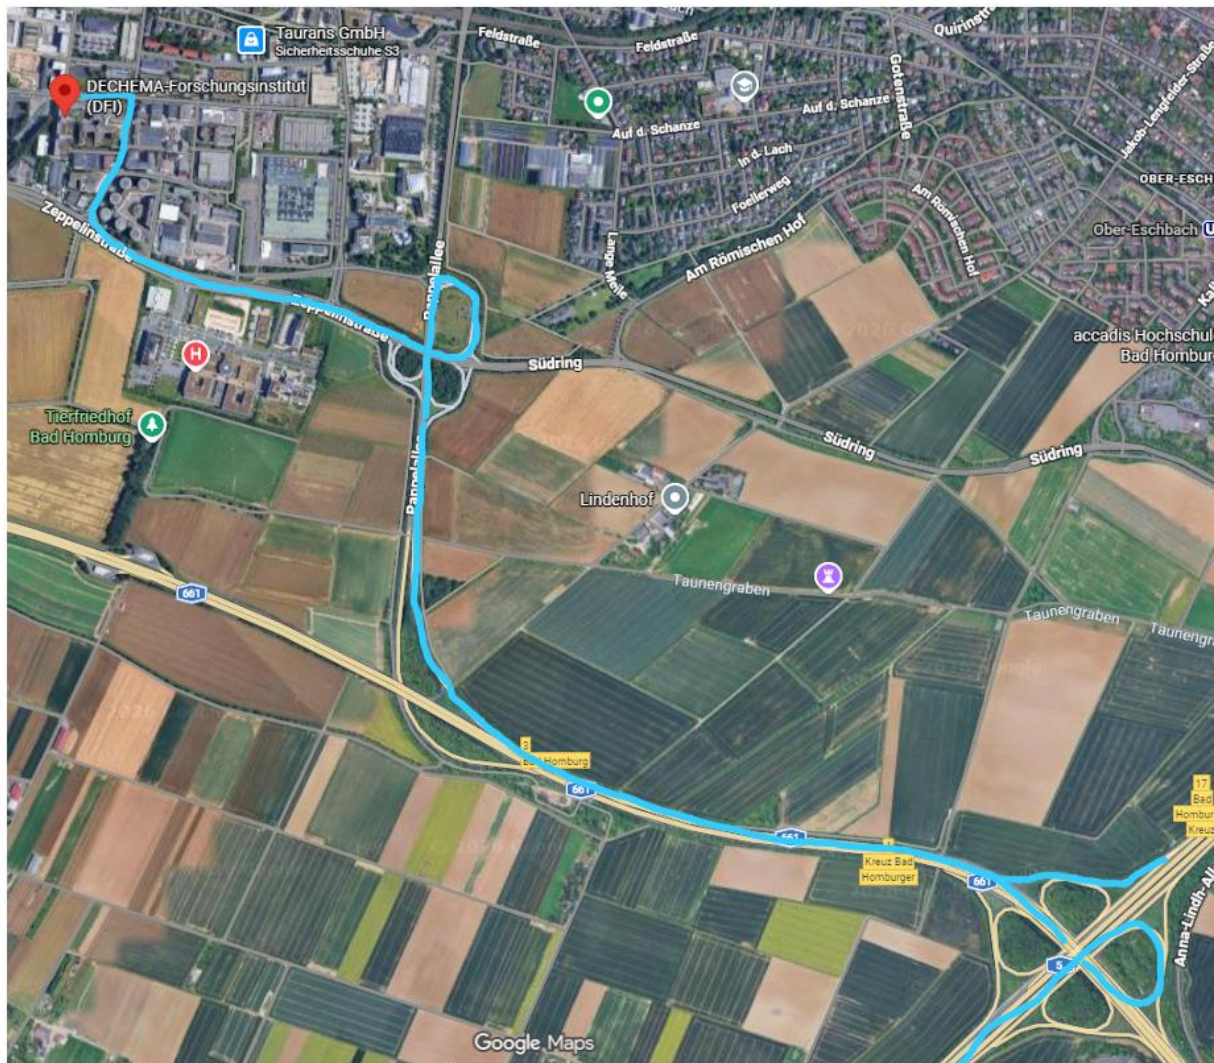

Directions DECHEMA-Forschungsinstitut

Am motorway junction 17-Bad Homburger Kreuz use the right lane to follow the signs to A661 towards Oberursel/Bad Homburg

Take exit 3-Bad Homburg towards Bad Homburg/Bad Homburg - Stadtmitte

Use the left lane towards Bad Homburg

Take the exit - Bad Homburg-Dornholzhausen / Gewerbegebiet / Landratsamt

Proceed on Südring

At the second traffic light, turn right - HG-Zentrum / Gewerbegebiet / Landratsamt

After the zebra crossing turn left into Benzstraße

Your destination is on the left side – second building

Turn left after passing the building, ring the doorbell at the barrier

The barrier will be opened

Proceed towards the back and park in the parking garage on the right.